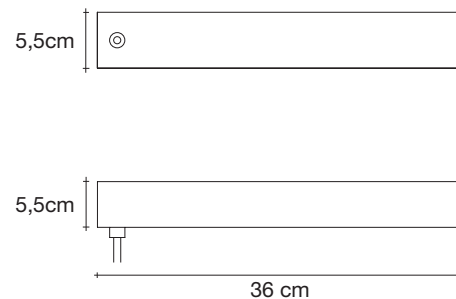

I Lucci Argentati | medium linear chandelier

Body

Canopy

Canopy for DALI