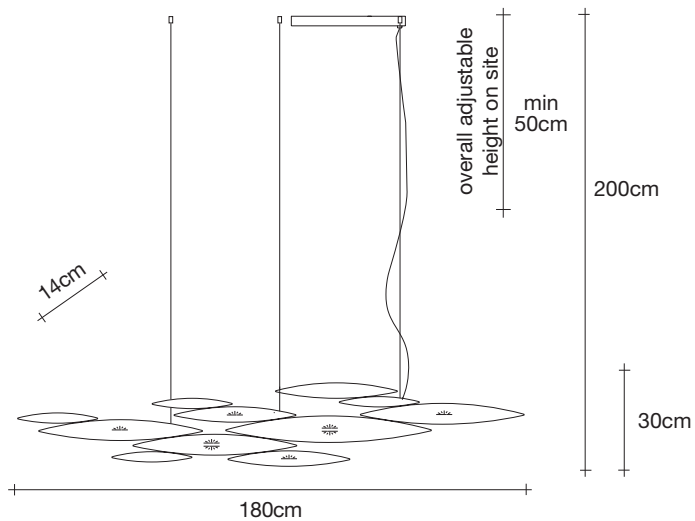

I Lucci Argentati | medium linear chandelier

Body

Canopy

Canopy for DALI