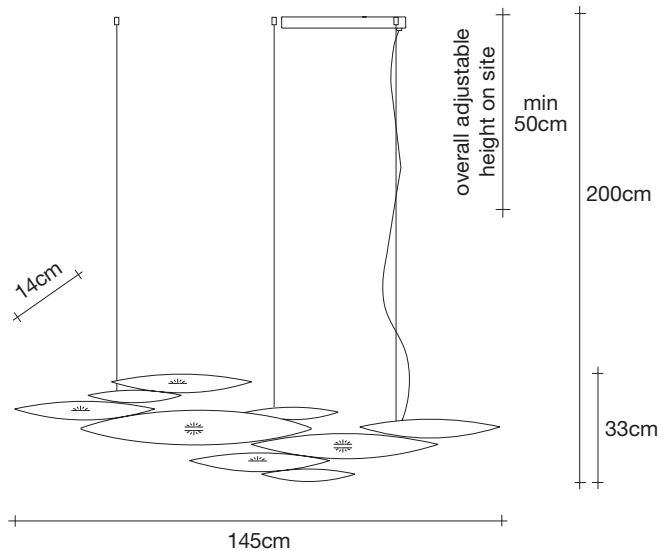

I Lucci Argentati | small linear chandelier

Body

Canopy

Canopy for DALI