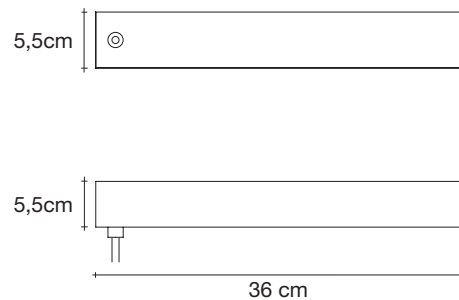

I Lucci Argentati | small linear chandelier

Body

Canopy

Canopy for DALI