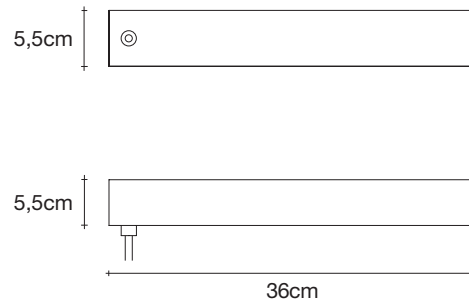

I Lucci Argentati | large linear chandelier

Body

Canopy

Canopy for DALI