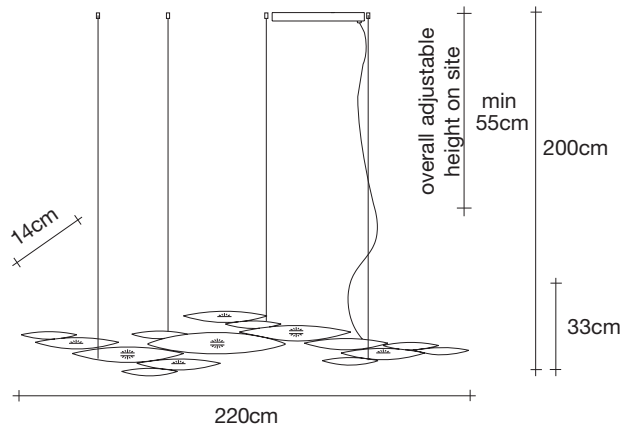

I Lucci Argentati | large linear chandelier

Body

Canopy

Canopy for DALI