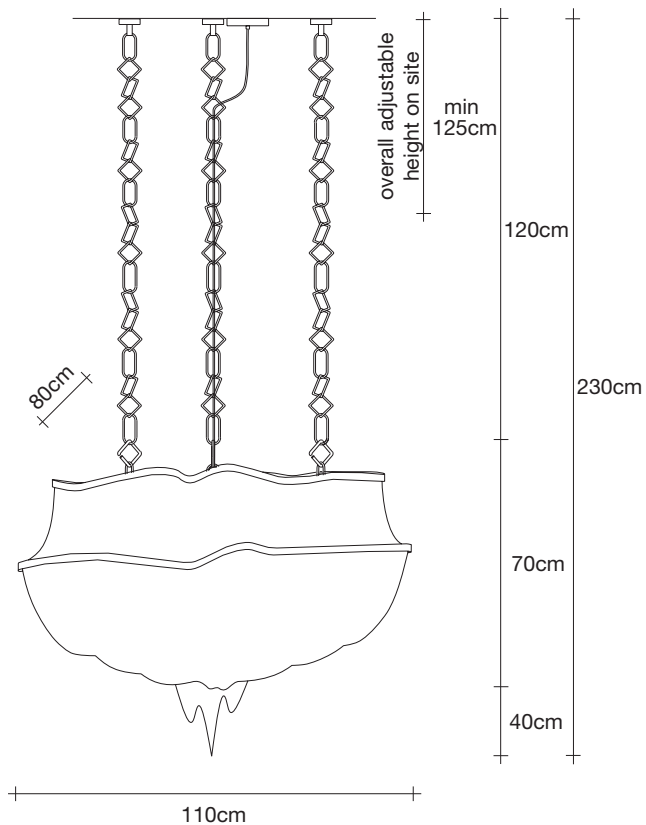

Atlantis | two tier chandelier

Body

Canopy