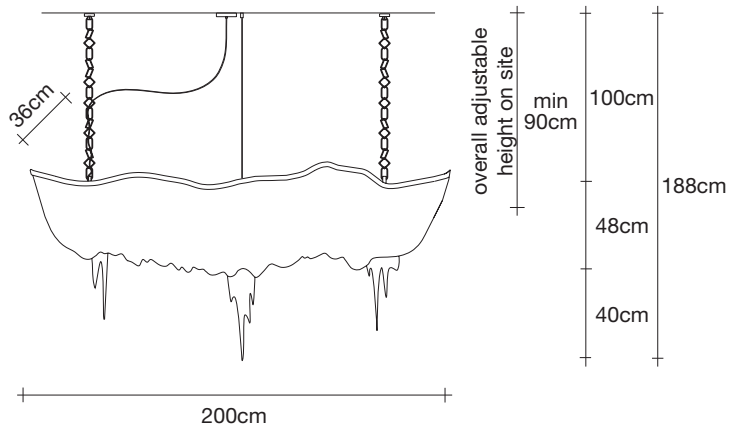

Atlantis | medium linear chandelier

Body

Canopy