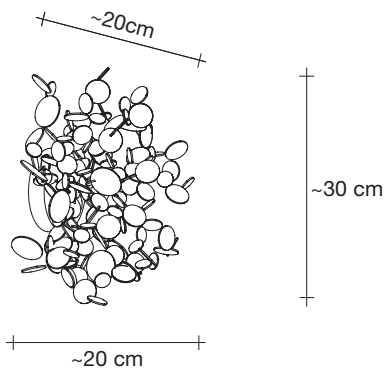

Argent | wall sconce

Body

Canopy

Canopy for DALI