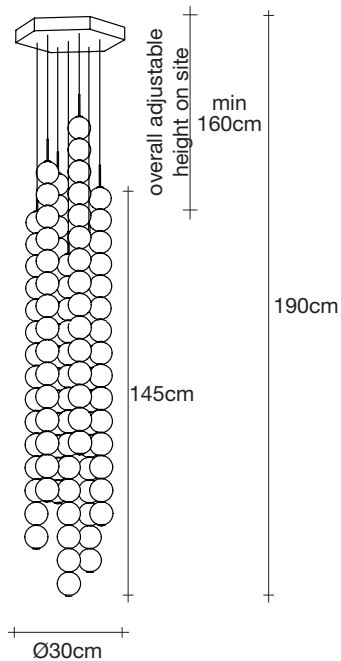

Abacus | 7 large round multi light pendant

Body | 7x15 spheres

Canopy