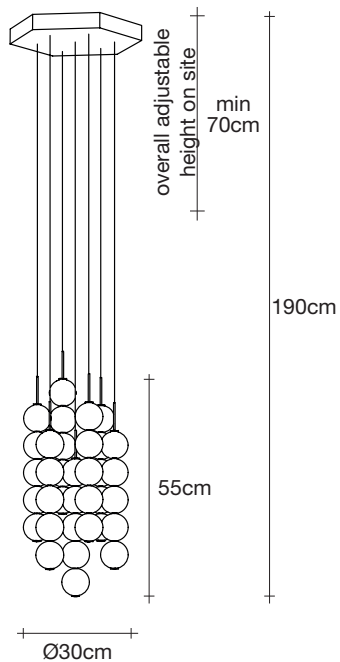

Abacus | 7 small round multi light pendant

Body | 7x5 spheres

Canopy