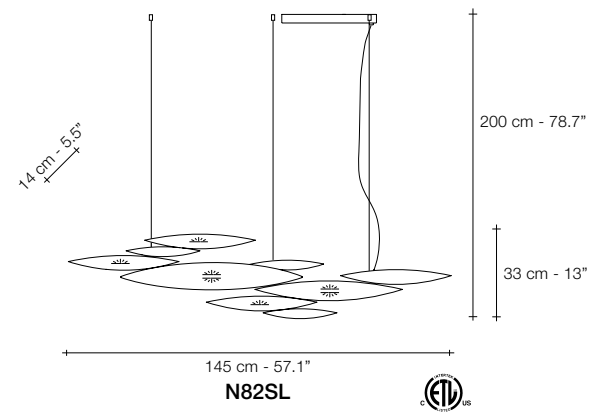

**N85ALB**

BRUSHED  
NICKEL PLATED

WHITE  
POLISHED

BRUSHED  
GOLD PLATED

	<b>LIGHT SOURCE</b>	<b>N82SL</b>	<b>N83SL</b>	<b>N81SL</b>	<b>N80SL</b>	<b>N85ALB</b>
<b>230V</b>	Replaceable LED module	7x4,5W	8x4,5W	10x4,5W	10x4,5W	2x4,5W
	CRI 90   3000K	4632 lm	5294 lm	6617 lm	6617 lm	1323 lm
	2700K	4200 lm	4800 lm	6000 lm	6000 lm	1200 lm
	Dimmable	0-10V PWM PUSH/DALI	0-10V PWM PUSH/DALI	0-10V PWM PUSH/DALI	0-10V PWM PUSH/DALI	0/1-10V PUSH/DALI
<b>120V</b>	Replaceable LED module	7x4.5W	8x4.5W	10x4.5W	10x4.5W	2x4.5W
	CRI 90   3000K	4632 lm	5294 lm	6617 lm	6617 lm	1323 lm
	2700K	4200 lm	4800 lm	6000 lm	6000 lm	1200 lm
	Dimmable	TRIAC	1-10V PWM 10-100kΩ	1-10V PWM 10-100kΩ	1-10V PWM 10-100kΩ	no