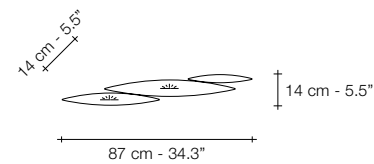

## I Lucci Argentati, school of light.

I Lucci Argentati draws from nature to create a whimsical, yet modern light. Recalling a school of fish darting through freshwater, it creates a mesmerizing luminescence. Sets of sleek elements combine to form a stunning pendant with thin incisions along the bottom, creating an understated, tranquil beauty. Thanks to its modular system, I Lucci Argentati is customizable and can be combined in many different configurations: from small to extra large, and finished either in brushed nickel, brushed gold, or white. Design Dodo Arslan.