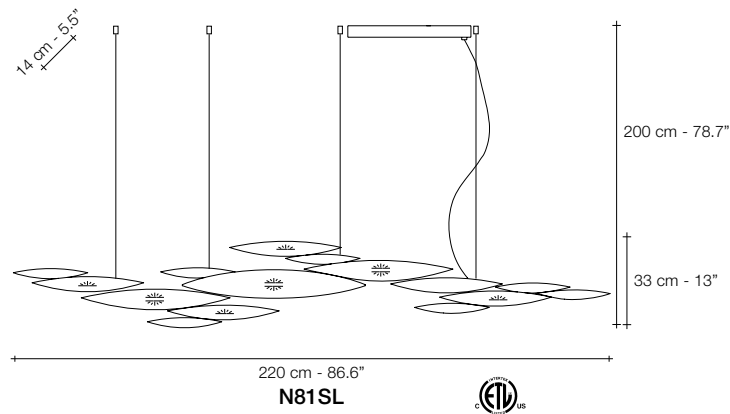

**N85ALB**

BRUSHED  
NICKEL PLATED

WHITE  
POLISHED

BRUSHED  
GOLD PLATED

	<b>LIGHT SOURCE</b>	<b>N82SL</b>	<b>N83SL</b>	<b>N81SL</b>	<b>N80SL</b>	<b>N85ALB</b>
<b>230V</b>	Replaceable LED module	7x4,5W	8x4,5W	10x4,5W	10x4,5W	2x4,5W
	CRI 90   3000K	4632 lm	5294 lm	6617 lm	6617 lm	1323 lm
	2700K	4200 lm	4800 lm	6000 lm	6000 lm	1200 lm
	Dimmable	0-10V PWM PUSH/DALI	0-10V PWM PUSH/DALI	0-10V PWM PUSH/DALI	0-10V PWM PUSH/DALI	0/1-10V PUSH/DALI
<b>120V</b>	Replaceable LED module	7x4.5W	8x4.5W	10x4.5W	10x4.5W	2x4.5W
	CRI 90   3000K	4632 lm	5294 lm	6617 lm	6617 lm	1323 lm
	2700K	4200 lm	4800 lm	6000 lm	6000 lm	1200 lm
	Dimmable	TRIAC	1-10V PWM 10-100kΩ	1-10V PWM 10-100kΩ	1-10V PWM 10-100kΩ	no