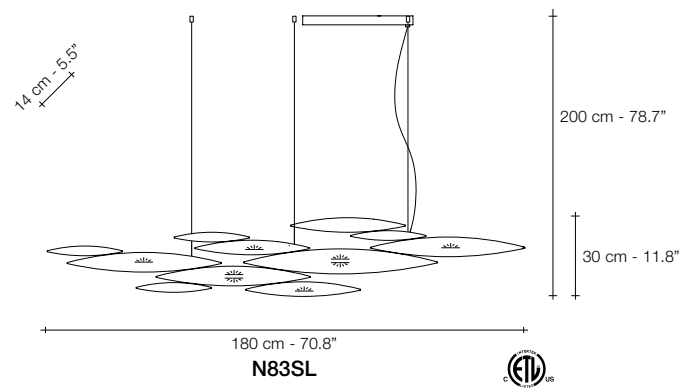

**N85ALB**

BRUSHED  
NICKEL PLATED

WHITE  
POLISHED

BRUSHED  
GOLD PLATED

	<b>LIGHT SOURCE</b>	<b>N82SL</b>	<b>N83SL</b>	<b>N81SL</b>	<b>N80SL</b>	<b>N85ALB</b>
<b>230V</b>	Replaceable LED module	7x4,5W	8x4,5W	10x4,5W	10x4,5W	2x4,5W
	CRI 90   3000K	4632 lm	5294 lm	6617 lm	6617 lm	1323 lm
	2700K	4200 lm	4800 lm	6000 lm	6000 lm	1200 lm
	Dimmable	0-10V PWM PUSH/DALI	0-10V PWM PUSH/DALI	0-10V PWM PUSH/DALI	0-10V PWM PUSH/DALI	0/1-10V PUSH/DALI
<b>120V</b>	Replaceable LED module	7x4.5W	8x4.5W	10x4.5W	10x4.5W	2x4.5W
	CRI 90   3000K	4632 lm	5294 lm	6617 lm	6617 lm	1323 lm
	2700K	4200 lm	4800 lm	6000 lm	6000 lm	1200 lm
	Dimmable	TRIAC	1-10V PWM 10-100kΩ	1-10V PWM 10-100kΩ	1-10V PWM 10-100kΩ	no