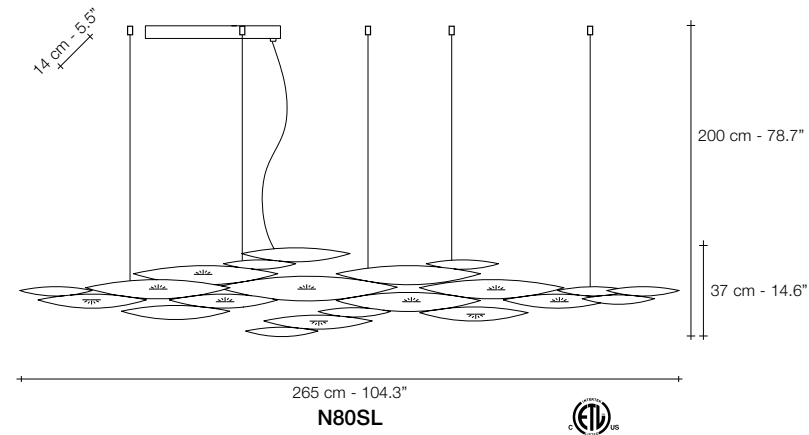

## I Lucci Argentati, school of light.

I Lucci Argentati draws from nature to create a whimsical, yet modern light. Recalling a school of fish darting through freshwater, it creates a mesmerizing luminescence. Sets of sleek elements combine to form a stunning pendant with thin incisions along the bottom, creating an understated, tranquil beauty. Thanks to its modular system, I Lucci Argentati is customizable and can be combined in many different configurations: from small to extra large, and finished either in brushed nickel, brushed gold, or white. Design Dodo Arslan.

**N85ALB**

BRUSHED  
NICKEL PLATED

WHITE  
POLISHED

BRUSHED  
GOLD PLATED

	<b>LIGHT SOURCE</b>	<b>N82SL</b>	<b>N83SL</b>	<b>N81SL</b>	<b>N80SL</b>	<b>N85ALB</b>
<b>230V</b>	Replaceable LED module	7x4,5W	8x4,5W	10x4,5W	10x4,5W	2x4,5W
	CRI 90   3000K	4632 lm	5294 lm	6617 lm	6617 lm	1323 lm
	2700K	4200 lm	4800 lm	6000 lm	6000 lm	1200 lm
	Dimmable	0-10V PWM PUSH/DALI	0-10V PWM PUSH/DALI	0-10V PWM PUSH/DALI	0-10V PWM PUSH/DALI	0/1-10V PUSH/DALI
<b>120V</b>	Replaceable LED module	7x4.5W	8x4.5W	10x4.5W	10x4.5W	2x4.5W
	CRI 90   3000K	4632 lm	5294 lm	6617 lm	6617 lm	1323 lm
	2700K	4200 lm	4800 lm	6000 lm	6000 lm	1200 lm
	Dimmable	TRIAC	1-10V PWM 10-100kΩ	1-10V PWM 10-100kΩ	1-10V PWM 10-100kΩ	no