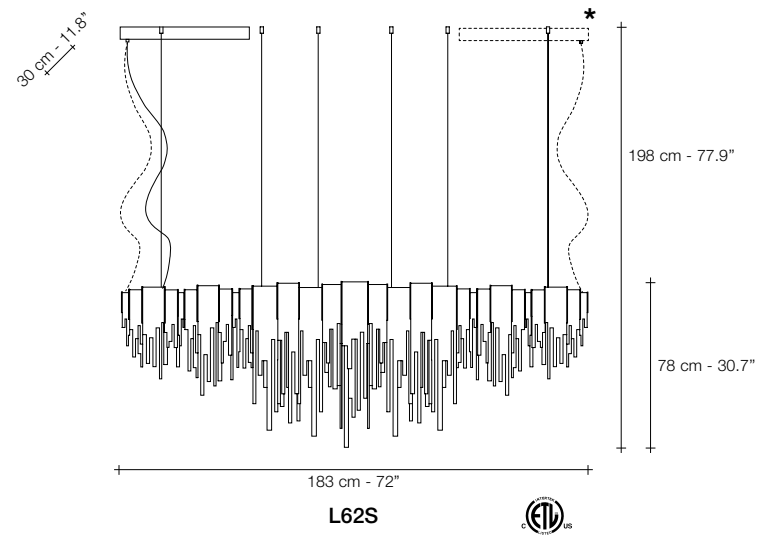

NICKEL  
PLATED

BLACK NICKEL  
PLATED

GOLD  
PLATED

BRUSHED  
BRONZE

	L63S	L60S	L62S	L61S	
230V	Replaceable LED module	7x4,5W	10x4,5W	20x4,5W	10x4,5W
	CRI 90   3000K	4632 lm	6617 lm	13234 lm	6617 lm
	2700K	4200 lm	6000 lm	12000 lm	6000 lm
Dimmable	0-10V PWM	0-10V PWM	0-10V PWM	0-10V PWM	
	PUSH/DALI	PUSH/DALI	PUSH/DALI	PUSH/DALI	
120V	Replaceable LED module	7x4.5W	10x4.5W	20x4.5W	10x4.5W
	CRI 90   3000K	4632 lm	6617 lm	13234 lm	6617 lm
	2700K	4200 lm	6000 lm	12000 lm	6000 lm
Dimmable	TRIAC	1-10V PWM	1-10V PWM	1-10V PWM	
		10-100kΩ	10-100kΩ	10-100kΩ	

Volover available with integrated LED 3000K or 2700K. Different dimming options on request.  
 \* Only 120V version has two canopies.