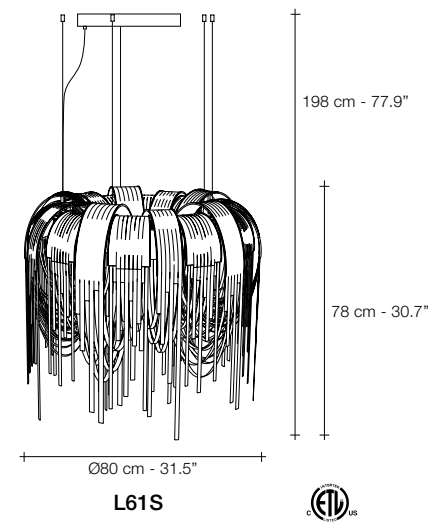

NICKEL  
PLATED

BLACK NICKEL  
PLATED

GOLD  
PLATED

BRUSHED  
BRONZE

	L63S	L60S	L62S	L61S	
230V	Replaceable LED module	7x4,5W	10x4,5W	20x4,5W	10x4,5W
	CRI 90   3000K	4632 lm	6617 lm	13234 lm	6617 lm
	2700K	4200 lm	6000 lm	12000 lm	6000 lm
Dimmable	0-10V PWM	0-10V PWM	0-10V PWM	0-10V PWM	
	PUSH/DALI	PUSH/DALI	PUSH/DALI	PUSH/DALI	
120V	Replaceable LED module	7x4.5W	10x4.5W	20x4.5W	10x4.5W
	CRI 90   3000K	4632 lm	6617 lm	13234 lm	6617 lm
	2700K	4200 lm	6000 lm	12000 lm	6000 lm
Dimmable	TRIAC	1-10V PWM	1-10V PWM	1-10V PWM	
		10-100kΩ	10-100kΩ	10-100kΩ	

Volover available with integrated LED 3000K or 2700K. Different dimming options on request.  
 \* Only 120V version has two canopies.