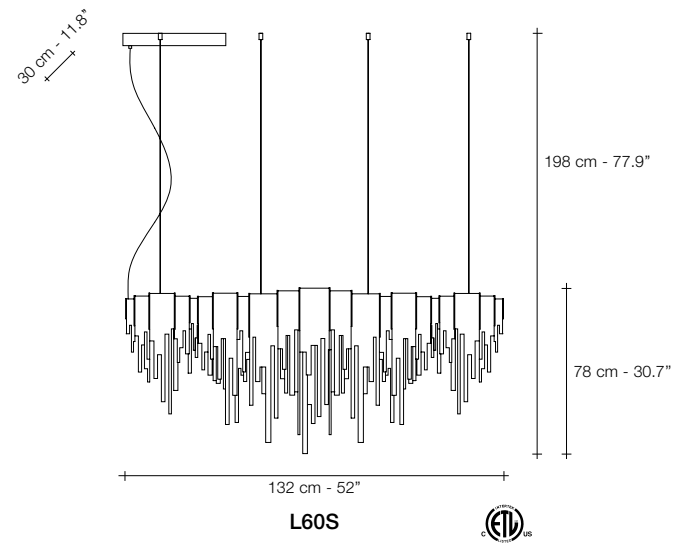

NICKEL  
PLATED

BLACK NICKEL  
PLATED

GOLD  
PLATED

BRUSHED  
BRONZE

	L63S	L60S	L62S	L61S	
230V	Replaceable LED module	7x4,5W	10x4,5W	20x4,5W	10x4,5W
	CRI 90   3000K	4632 lm	6617 lm	13234 lm	6617 lm
	2700K	4200 lm	6000 lm	12000 lm	6000 lm
Dimmable	0-10V PWM	0-10V PWM	0-10V PWM	0-10V PWM	
	PUSH/DALI	PUSH/DALI	PUSH/DALI	PUSH/DALI	
120V	Replaceable LED module	7x4.5W	10x4.5W	20x4.5W	10x4.5W
	CRI 90   3000K	4632 lm	6617 lm	13234 lm	6617 lm
	2700K	4200 lm	6000 lm	12000 lm	6000 lm
Dimmable	TRIAC	1-10V PWM	1-10V PWM	1-10V PWM	
		10-100kΩ	10-100kΩ	10-100kΩ	

Volover available with integrated LED 3000K or 2700K. Different dimming options on request.  
 \* Only 120V version has two canopies.