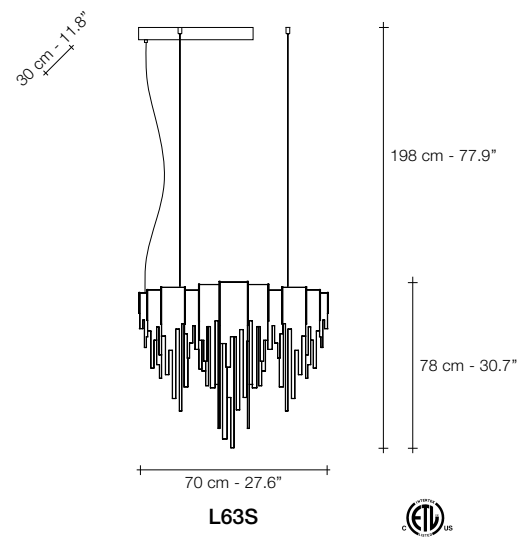

NICKEL  
PLATED

BLACK NICKEL  
PLATED

GOLD  
PLATED

BRUSHED  
BRONZE

	L63S	L60S	L62S	L61S	
230V	Replaceable LED module	7x4,5W	10x4,5W	20x4,5W	10x4,5W
	CRI 90   3000K	4632 lm	6617 lm	13234 lm	6617 lm
	2700K	4200 lm	6000 lm	12000 lm	6000 lm
Dimmable	0-10V PWM	0-10V PWM	0-10V PWM	0-10V PWM	
	PUSH/DALI	PUSH/DALI	PUSH/DALI	PUSH/DALI	
120V	Replaceable LED module	7x4.5W	10x4.5W	20x4.5W	10x4.5W
	CRI 90   3000K	4632 lm	6617 lm	13234 lm	6617 lm
	2700K	4200 lm	6000 lm	12000 lm	6000 lm
Dimmable	TRIAC	1-10V PWM	1-10V PWM	1-10V PWM	
		10-100kΩ	10-100kΩ	10-100kΩ	

Volover available with integrated LED 3000K or 2700K. Different dimming options on request.  
 \* Only 120V version has two canopies.