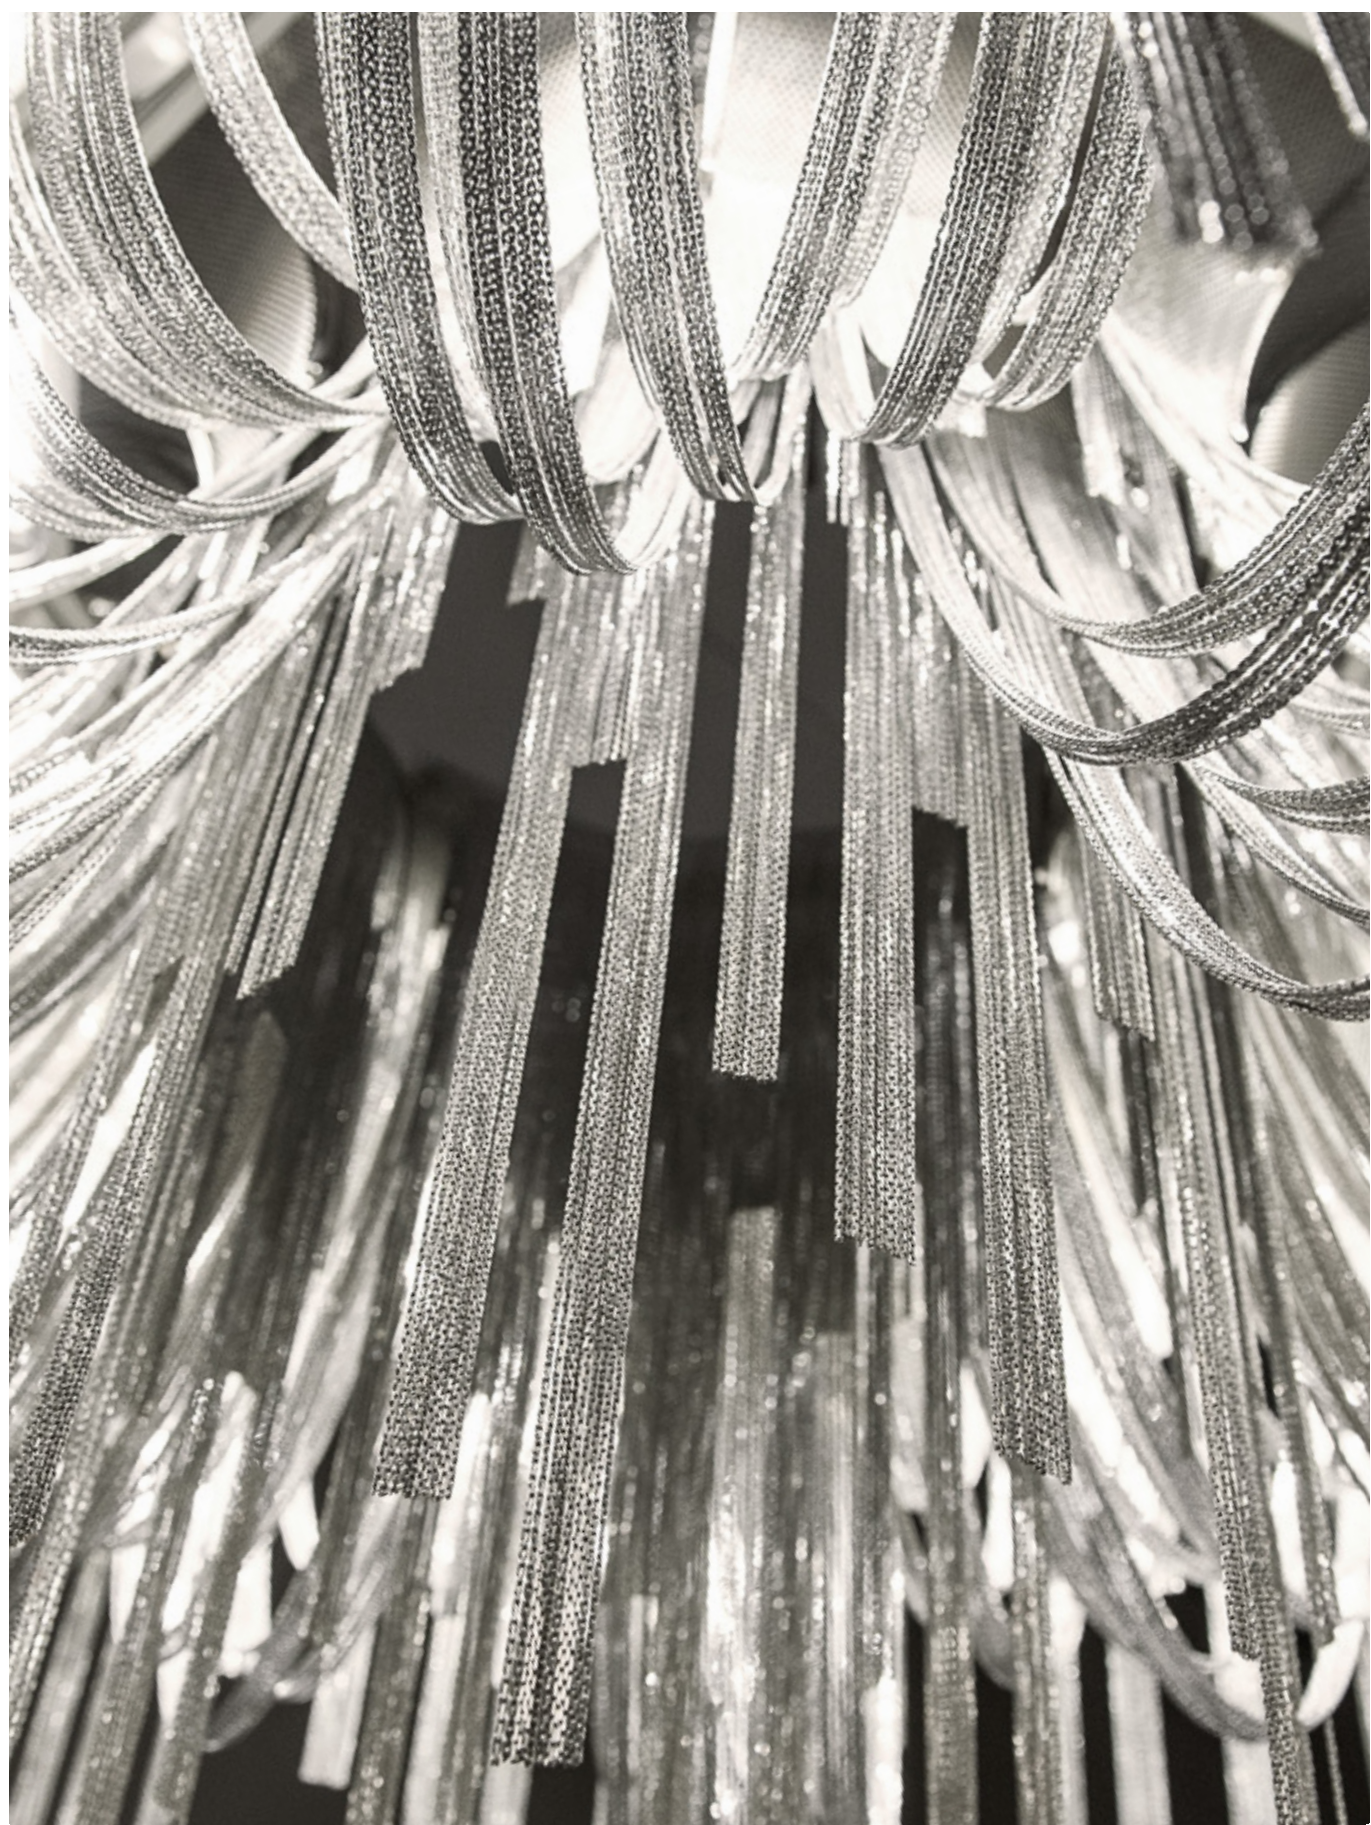

## Volver, breath of new light.

At Terzani, we are fortunate to work with some of the brightest young stars in Italian design. For Volver, designer Diego Bassetti and architect Andrea Panzeri of Studio 14, protégés of Bruno Rainaldi, applied their multidisciplinary approach to create Terzani's first led suspension light. This geometric design combines thin chains with the latest in led technology to create a light that is both elegant and modern. A breath of new light, Volver melds technology and art to achieve a new level of luxury. Available in a circular variation. Design Studio 14.

NICKEL  
PLATED

BLACK NICKEL  
PLATED

GOLD  
PLATED

BRUSHED  
BRONZE

	L63S	L60S	L62S	L61S	
230V	Replaceable LED module	7x4,5W	10x4,5W	20x4,5W	10x4,5W
	CRI 90   3000K	4632 lm	6617 lm	13234 lm	6617 lm
	2700K	4200 lm	6000 lm	12000 lm	6000 lm
Dimmable	0-10V PWM	0-10V PWM	0-10V PWM	0-10V PWM	
	PUSH/DALI	PUSH/DALI	PUSH/DALI	PUSH/DALI	
120V	Replaceable LED module	7x4.5W	10x4.5W	20x4.5W	10x4.5W
	CRI 90   3000K	4632 lm	6617 lm	13234 lm	6617 lm
	2700K	4200 lm	6000 lm	12000 lm	6000 lm
Dimmable	TRIAC	1-10V PWM	1-10V PWM	1-10V PWM	
		10-100kΩ	10-100kΩ	10-100kΩ	

Volover available with integrated LED 3000K or 2700K. Different dimming options on request.  
 \* Only 120V version has two canopies.