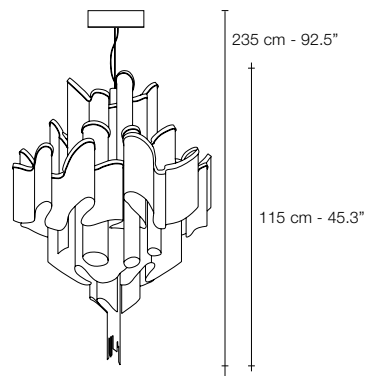

## Stream, iridescent light.

Another stunning design from Christian Lava, Stream is an impressive presence in any room. Like Christian's other work for Terzani, Etoile, Stream's design exploits the physical characteristics of the materials used to envelop a room in unique, immersive light. Here, over seven kilometers of metal chain appear to flow down from the undulating, plated frame. These cascading tiers project streaking, yet tranquil, shadows throughout the room. Design Christian Lava.

Ø30 cm - 11.8"

J54S

Ø80 cm - 31.5"

J51S

Ø110 cm - 43.3"

J50S

140 cm - 55.1"

J52S

Ø60 cm - 23.6"

J70L

20 cm - 7.9"

J60A

Ø36 cm - 14.2"

J65P

NICKEL PLATED

BLACK NICKEL PLATED