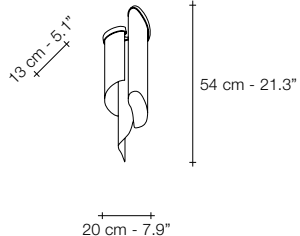

## Stream, iridescent light.

Another stunning design from Christian Lava, Stream is an impressive presence in any room. Like Christian's other work for Terzani, Etoile, Stream's design exploits the physical characteristics of the materials used to envelop a room in unique, immersive light. Here, over seven kilometers of metal chain appear to flow down from the undulating, plated frame. These cascading tiers project streaking, yet tranquil, shadows throughout the room. Design Christian Lava.

Ø30 cm - 11.8"

J54S

Ø80 cm - 31.5"

J51S

Ø110 cm - 43.3"

J50S

140 cm - 55.1"

J52S

Ø60 cm - 23.6"

J70L

20 cm - 7.9"

J60A

Ø36 cm - 14.2"

J65P

NICKEL PLATED

BLACK NICKEL PLATED