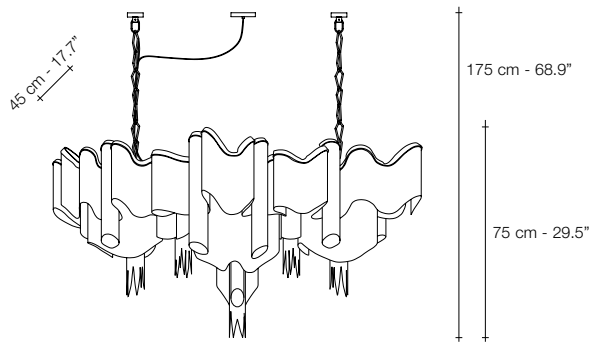

## Stream, iridescent light.

Another stunning design from Christian Lava, Stream is an impressive presence in any room. Like Christian's other work for Terzani, Etoile, Stream's design exploits the physical characteristics of the materials used to envelop a room in unique, immersive light. Here, over seven kilometers of metal chain appear to flow down from the undulating, plated frame. These cascading tiers project streaking, yet tranquil, shadows throughout the room. Design Christian Lava.

Ø30 cm - 11.8"

J54S

Ø80 cm - 31.5"

J51S

Ø110 cm - 43.3"

J50S

140 cm - 55.1"

J52S

Ø60 cm - 23.6"

J70L

20 cm - 7.9"

J60A

Ø36 cm - 14.2"

J65P

NICKEL PLATED

BLACK NICKEL PLATED