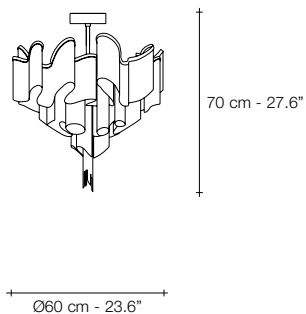

## Stream, iridescent light.

Another stunning design from Christian Lava, Stream is an impressive presence in any room. Like Christian's other work for Terzani, Etoile, Stream's design exploits the physical characteristics of the materials used to envelop a room in unique, immersive light. Here, over seven kilometers of metal chain appear to flow down from the undulating, plated frame. These cascading tiers project streaking, yet tranquil, shadows throughout the room. Design Christian Lava.

Ø30 cm - 11.8"

J54S

Ø80 cm - 31.5"

J51S

Ø110 cm - 43.3"

J50S

140 cm - 55.1"

J52S

Ø60 cm - 23.6"

J70L

20 cm - 7.9"

J60A

Ø36 cm - 14.2"

J65P

NICKEL PLATED

BLACK NICKEL PLATED