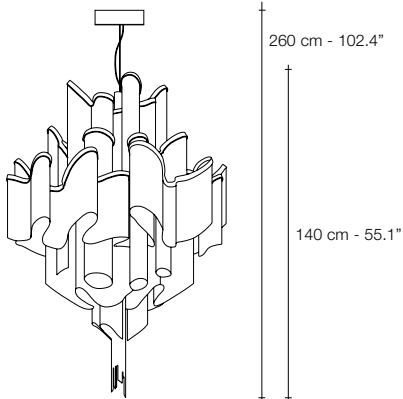

## Stream, iridescent light.

Another stunning design from Christian Lava, Stream is an impressive presence in any room. Like Christian's other work for Terzani, Etoile, Stream's design exploits the physical characteristics of the materials used to envelop a room in unique, immersive light. Here, over seven kilometers of metal chain appear to flow down from the undulating, plated frame. These cascading tiers project streaking, yet tranquil, shadows throughout the room. Design Christian Lava.

Ø30 cm - 11.8"

J54S

Ø80 cm - 31.5"

J51S

Ø110 cm - 43.3"

J50S

140 cm - 55.1"

J52S

Ø60 cm - 23.6"

J70L

20 cm - 7.9"

J60A

Ø36 cm - 14.2"

J65P

NICKEL PLATED

BLACK NICKEL PLATED