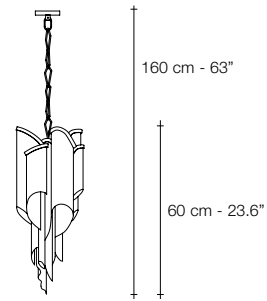

## Stream, iridescent light.

Another stunning design from Christian Lava, Stream is an impressive presence in any room. Like Christian's other work for Terzani, Etoile, Stream's design exploits the physical characteristics of the materials used to envelop a room in unique, immersive light. Here, over seven kilometers of metal chain appear to flow down from the undulating, plated frame. These cascading tiers project streaking, yet tranquil, shadows throughout the room. Design Christian Lava.

Ø30 cm - 11.8"

J54S

Ø80 cm - 31.5"

J51S

Ø110 cm - 43.3"

J50S

140 cm - 55.1"

J52S

Ø60 cm - 23.6"

J70L

20 cm - 7.9"

J60A

Ø36 cm - 14.2"

J65P

NICKEL PLATED

BLACK NICKEL PLATED