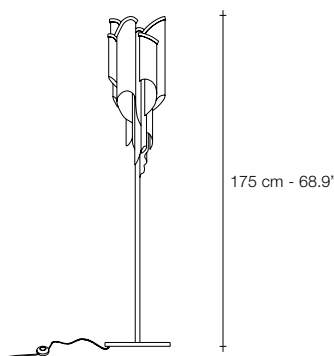

## Stream, iridescent light.

Another stunning design from Christian Lava, Stream is an impressive presence in any room. Like Christian's other work for Terzani, Etoile, Stream's design exploits the physical characteristics of the materials used to envelop a room in unique, immersive light. Here, over seven kilometers of metal chain appear to flow down from the undulating, plated frame. These cascading tiers project streaking, yet tranquil, shadows throughout the room. Design Christian Lava.

Ø30 cm - 11.8"

J54S

Ø80 cm - 31.5"

J51S

Ø110 cm - 43.3"

J50S

140 cm - 55.1"

J52S

Ø60 cm - 23.6"

J70L

20 cm - 7.9"

J60A

Ø36 cm - 14.2"

J65P

NICKEL PLATED

BLACK NICKEL PLATED