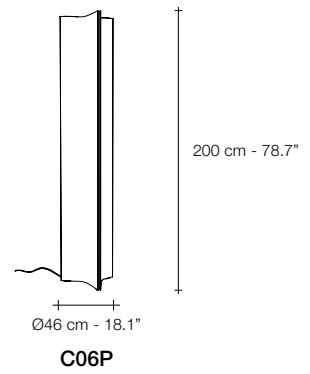

LIGHT SOURCE

120V | 230V

 Top:
 Integrated replaceable LED | 21W | 2875 lm
 +
 Edges:
 Integrated replaceable LED | 3x39W | 12875 lm
 Total 138W | 15750 lm | 3000K | CRI>80

Casambi technology | Xpress wireless switch
 Each light source can be dimmed independently or in programmable groups.
 Light sources are replaceable.