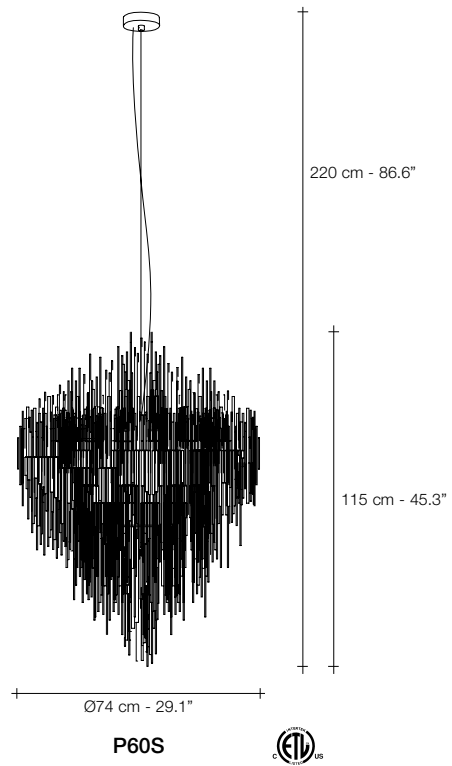

Iceberg, pure light.

Inspired by the natural beauty of ice crystals, this new suspension light creates a spectacular, luminous piece through the use of over 4086 plexyglass tubes. Similar to light refracting through water, the illumination created by Iceberg is both brilliant and natural. Meticulously handcrafted, each light is a unique sculpture: sparkling, multifaceted, and powerful. Design Dodo Arslan.

LIGHT SOURCE		P60S	
230V		E14 LED	6x6W
		E27 LED	8W
		Dimmable	✓
120V		E12 LED	6x5.5W
		E26 LED	8W
		Dimmable	✓