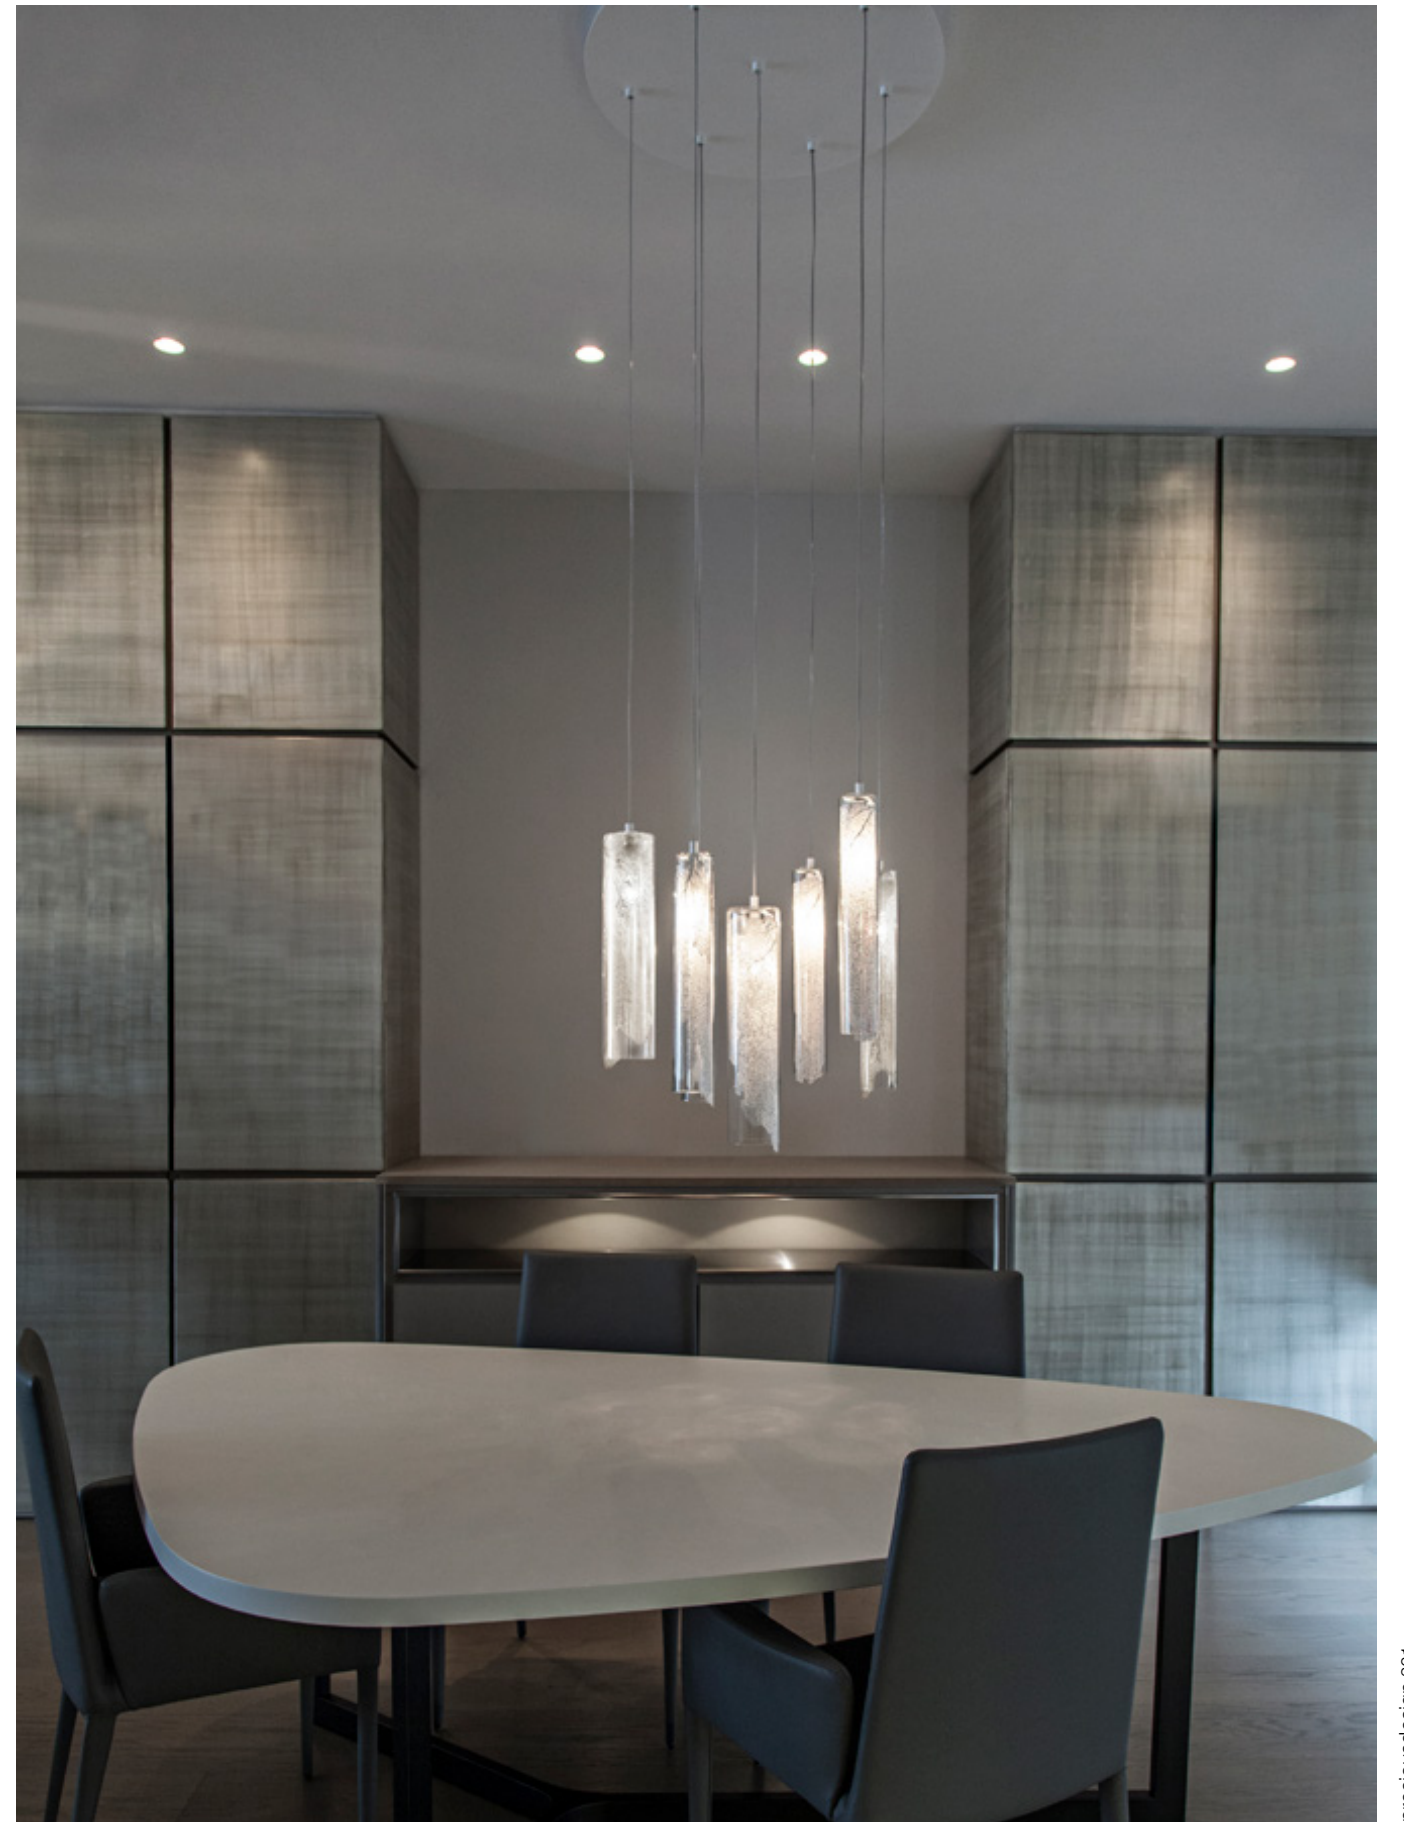

Frame, nature's imprint.

Capturing a moment in time, Frame features a metal coral leaf enclosed inside borosilicate glass, preserving a delicate imprint of nature. Hidden inside is a single bulb that glows from within. This creates a stirring light that projects a dynamic shadow due to the permeable coral. Frame is available in white, gold plated, or silver plated. Design Terzani Lab.

White and clear

		LIGHT SOURCE					LIGHT SOURCE		
		Q01S	Q02S	Q03S			Q04A		
230V		E14 LED	4W	4W	4W	230V		G9 LED	3,5W
		Dimmable	✓	✓	✓			Dimmable	✓
120V		E12 LED	4W	4W	4W	120V		G9 LED	4W
		Dimmable	✓	✓	✓			Dimmable	✓