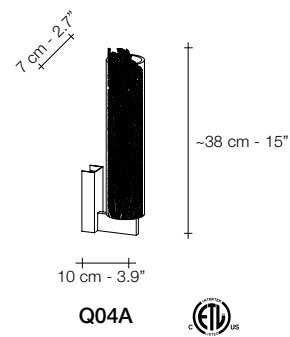

LIGHT SOURCE					LIGHT SOURCE		
		Q01S	Q02S	Q03S			Q04A		
230V		E14 LED	4W	4W	4W	230V		G9 LED	3,5W
		Dimmable	✓	✓	✓			Dimmable	✓
120V		E12 LED	4W	4W	4W	120V		G9 LED	4W
		Dimmable	✓	✓	✓			Dimmable	✓

*The Coral finish is not available for the Q04A.