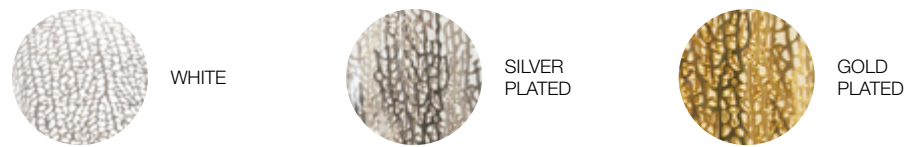

LIGHT SOURCE					LIGHT SOURCE		
		Q01S	Q02S	Q03S			Q04A		
230V		E14 LED	4W	4W	4W	230V		G9 LED	3,5W
		Dimmable	✓	✓	✓			Dimmable	✓
120V		E12 LED	4W	4W	4W	120V		G9 LED	4W
		Dimmable	✓	✓	✓			Dimmable	✓

*The Coral finish is not available for the Q04A.