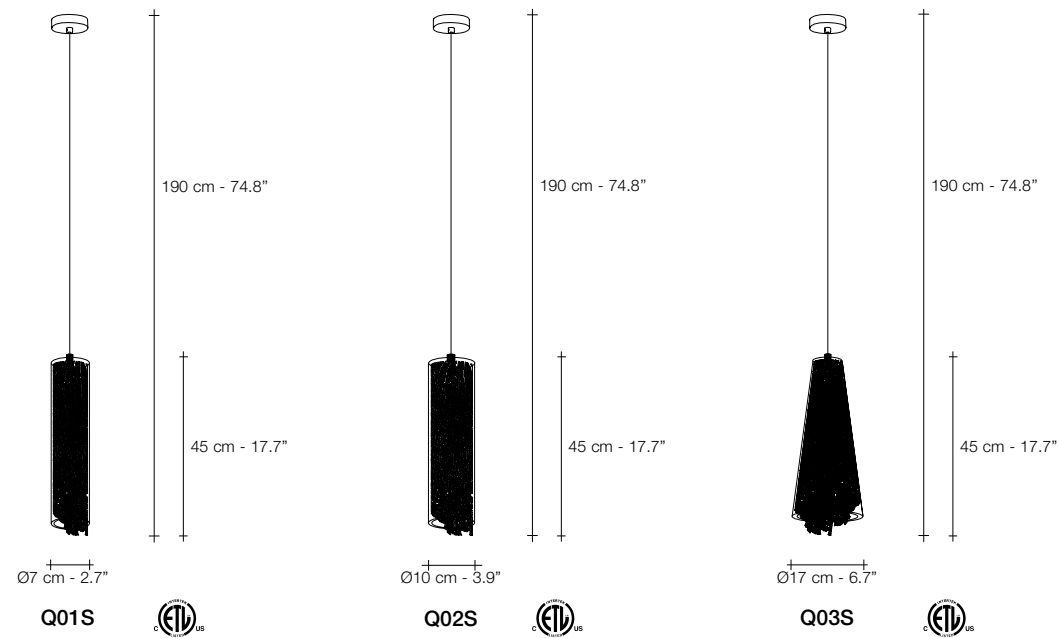

Frame, nature's imprint.

Capturing a moment in time, Frame features a metal coral leaf enclosed inside borosilicate glass, preserving a delicate imprint of nature. Hidden inside is a single bulb that glows from within. This creates a stirring light that projects a dynamic shadow due to the permeable coral. Frame is available in white, gold plated, or silver plated. Design Terzani Lab.

White and clear

		LIGHT SOURCE					LIGHT SOURCE		
		Q01S	Q02S	Q03S			Q04A		
230V		E14 LED	4W	4W	4W	230V		G9 LED	3,5W
		Dimmable	✓	✓	✓			Dimmable	✓
120V		E12 LED	4W	4W	4W	120V		G9 LED	4W
		Dimmable	✓	✓	✓			Dimmable	✓