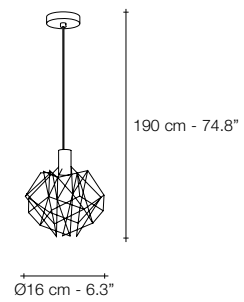

Etoile, twinkling in an indoor sky.

Etoile's intricate network of intersecting nickel lines recalls constellations in a clear night sky. Strategically placed bulbs cast a starry light, twinkling as viewers move around the pendant. By projecting these complex patterns throughout the room, Etoile casts a heavenly glow in any space. Design Christian Lava.

P05S

P01S

P04S

P03A

NICKEL
PLATED

LIGHT SOURCE OPTIONS		P05S	P05S	P01S	P01S	P04S	P04S	P03A
230V	G4 HALOGEN	2W	3W	8x10W	16x1,2W	8x20W	8x2W	6x10W
	G4 LED	20W	10W	8x20W	10-100kΩ	8x20W	8x2W	6x2W
	Dimmable	IGBT TRIAC	DALI	IGBT TRIAC	0/1-10V PWM 10-100kΩ PUSH/DALI	0/1-10V IGBT TRIAC 10-100kΩ PUSH/DALI		IGBT
120V	G4 XENON	20W	-	8x10W	-	8x20W	8x2W	6x10W
	G4 LED	2W	-	8x20W	-	8x20W	8x2W	6x2W
	Dimmable	ELV	-	IGBT	-	IGBT TRIAC		ELV