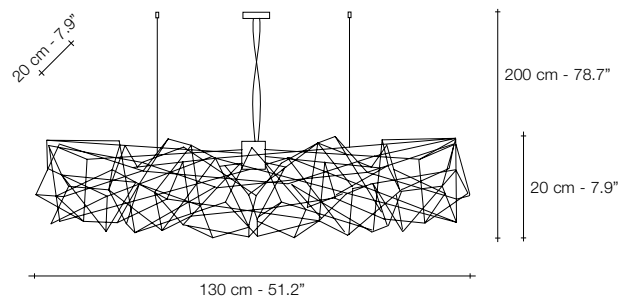

P04S

NICKEL
PLATED

LIGHT SOURCE OPTIONS		P05S	P05S	P01S	P01S	P04S	P04S	P03A
230V	G4 HALOGEN	2W	3W	8x10W	16x1,2W	8x20W	8x2W	6x10W
	G4 LED	20W	10W	8x20W	10-100kΩ	8x20W	8x2W	6x2W
	Dimmable	IGBT TRIAC	DALI	IGBT TRIAC	0/1-10V PWM 10-100kΩ PUSH/DALI	0/1-10V IGBT TRIAC 10-100kΩ PUSH/DALI		IGBT
120V	G4 XENON	20W	-	8x10W	-	8x20W	8x2W	6x10W
	G4 LED	2W	-	8x20W	-	8x20W	8x2W	6x2W
	Dimmable	ELV	-	IGBT	-	IGBT TRIAC		ELV

Etoile available with LED light source on request. Different dimming options on request.