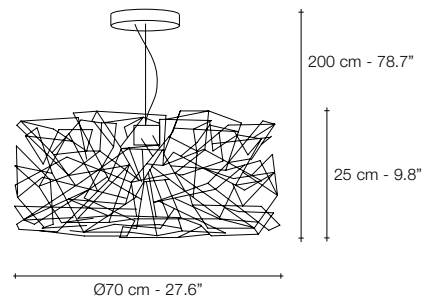

Etoile, twinkling in an indoor sky.

Etoile's intricate network of intersecting nickel lines recalls constellations in a clear night sky. Strategically placed bulbs cast a starry light, twinkling as viewers move around the pendant. By projecting these complex patterns throughout the room, Etoile casts a heavenly glow in any space. Design Christian Lava.

P05S

P01S

P04S

P03A

NICKEL
PLATED

LIGHT SOURCE OPTIONS		P05S	P05S	P01S	P01S	P04S	P04S	P03A
230V	G4 HALOGEN	2W	3W	8x10W	16x1,2W	8x20W	8x2W	6x10W
	G4 LED	20W	10W	8x20W	10-100kΩ	8x20W	8x2W	6x2W
	Dimmable	IGBT TRIAC	DALI	IGBT TRIAC	0/1-10V PWM 10-100kΩ PUSH/DALI	0/1-10V IGBT TRIAC 10-100kΩ PUSH/DALI		IGBT
120V	G4 XENON	20W	-	8x10W	-	8x20W	8x2W	6x10W
	G4 LED	2W	-	8x20W	-	8x20W	8x2W	6x2W
	Dimmable	ELV	-	IGBT	-	IGBT TRIAC		ELV