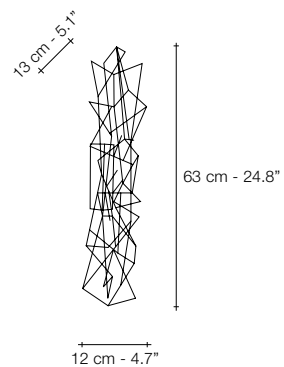

Etoile, twinkling in an indoor sky.

Etoile's intricate network of intersecting nickel lines recalls constellations in a clear night sky. Strategically placed bulbs cast a starry light, twinkling as viewers move around the pendant. By projecting these complex patterns throughout the room, Etoile casts a heavenly glow in any space. Design Christian Lava.

P05S

P01S

P04S

P03A

NICKEL
PLATED

LIGHT SOURCE OPTIONS		P05S	P05S	P01S	P01S	P04S	P04S	P03A
230V	G4 HALOGEN	2W	3W	8x10W	16x1,2W	8x20W	8x2W	6x10W
	G4 LED	20W	10W	8x20W	10-100kΩ	8x20W	8x2W	6x2W
	Dimmable	IGBT TRIAC	DALI	IGBT TRIAC	0/1-10V PWM 10-100kΩ PUSH/DALI	0/1-10V IGBT TRIAC 10-100kΩ PUSH/DALI		IGBT
120V	G4 XENON	20W	-	8x10W	-	8x20W	8x2W	6x10W
	G4 LED	2W	-	8x20W	-	8x20W	8x2W	6x2W
	Dimmable	ELV	-	IGBT	-	IGBT TRIAC		ELV